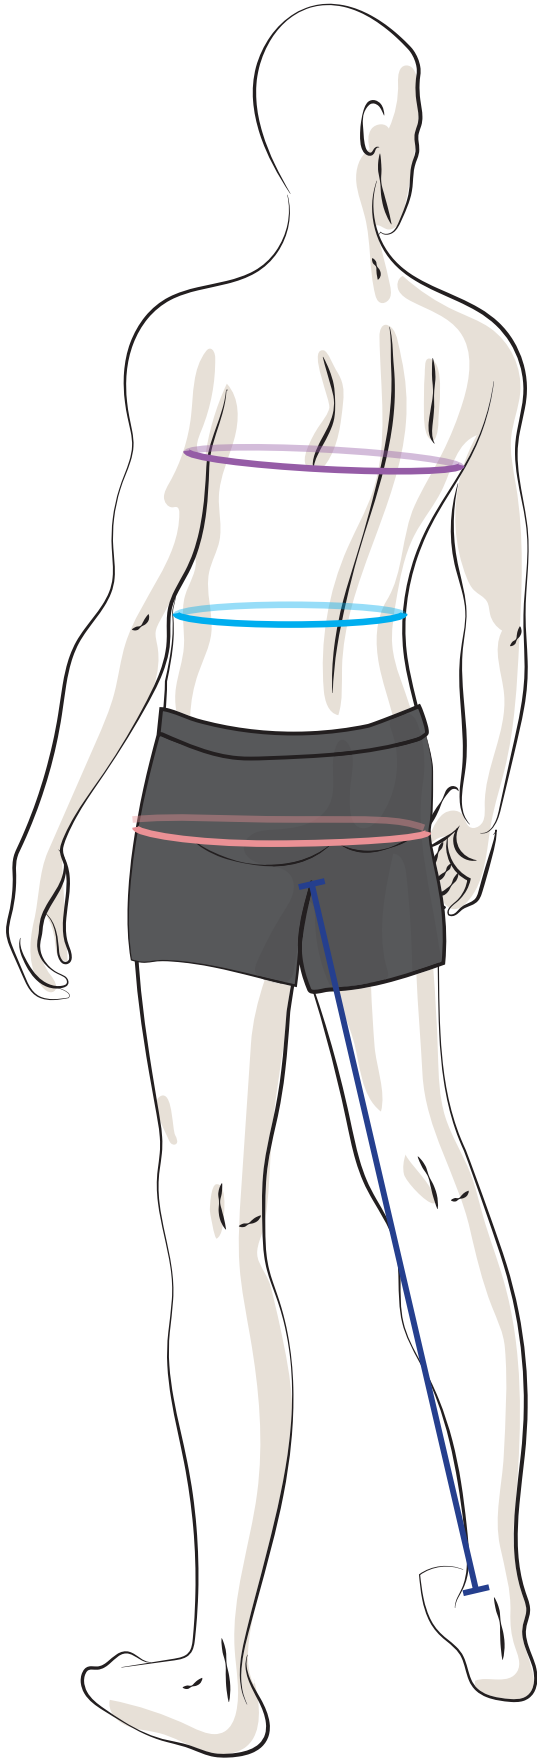

MASSTABELLE

HERREN

Herren (42-50)	42	44	46	48	50
Brustumfang	78,0	84,0	88,0	92,0	96,0
Taillenumfang	70,0	74,0	78,0	82,0	84,0
Hüftumfang	87,0	92,0	96,0	100,0	104,0
innere Beinlänge	75,0	75,0	75,0	75,0	75,0

Herren (52-60)	52	54	56	58	60
Brustumfang	100,0	104,0	110,0	116,0	122,0
Taillenumfang	88,0	94,5	101,0	107,5	114,0
Hüftumfang	108,0	112,0	116,0	122,0	128,0
innere Beinlänge	75,0	75,0	75,0	75,0	75,0

Herren (62-70)	62	64	66	68	70
Brustumfang	128,0	134,0	140,0	146,0	152,0
Taillenumfang	120,5	127,0	133,5	140,0	146,5
Hüftumfang	134,0	140,0	146,0	152,0	158,0
innere Beinlänge	75,0	75,0	75,0	75,0	75,0

Angaben in cm

Maße

Brustumfang _____

Taillenumfang _____

Hüftumfang _____

innere Beinlänge _____